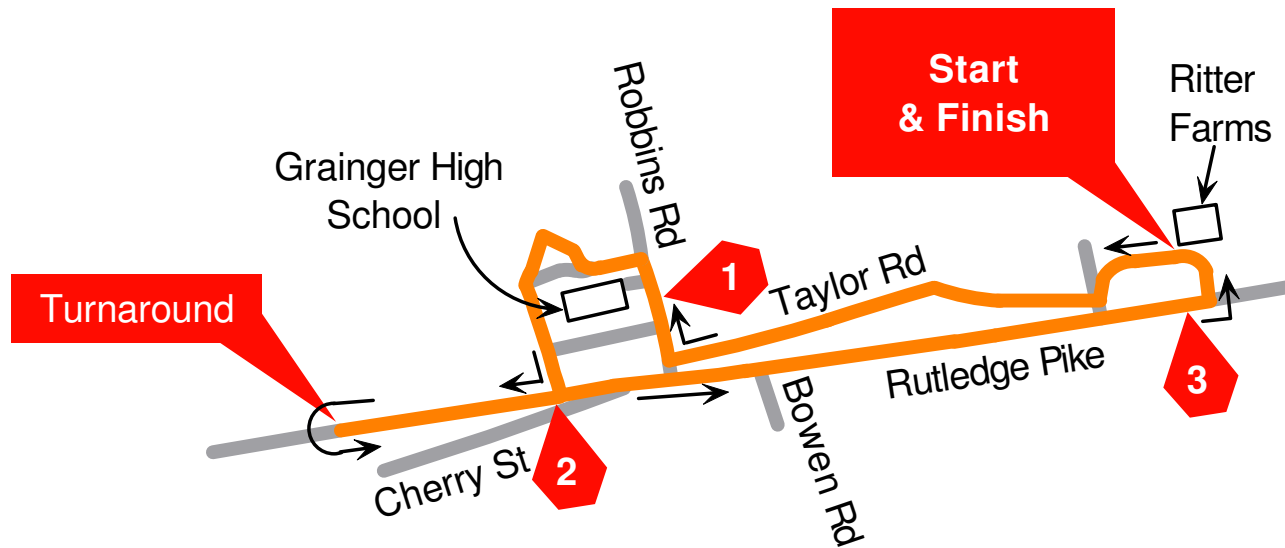

Rutledge Marathon 5K

Rutledge, TN

Legend

-  course route
-  other streets
-  mile markers

USATF-Certified Course TN08042MS